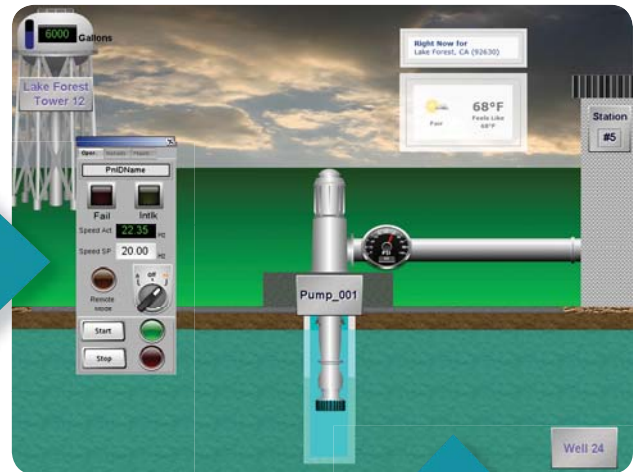

Wonderware Industry Pack for Water & Wastewater

Delivering Industry-Specific Solutions Through Advanced Software and Modular Components

The Wonderware Industry Pack for water and wastewater is a growing library of ArchedrA object templates, ArchedrA graphics, controls and report templates for use in the corresponding collection, transportation and distribution portion of water and wastewater SCADA applications.

The Industry Pack leverages the power of the Wonderware System Platform to assist System Integrators (SIs), Value Added Resellers (VARs) and End Users in the water and wastewater industry to:

- Deliver projects faster to improve return on investment
- Easily adopt good development practices to improve application quality
- Achieve more efficient engineering for greater system functionality
- Assist in the adoption of operations standards to drive consistency